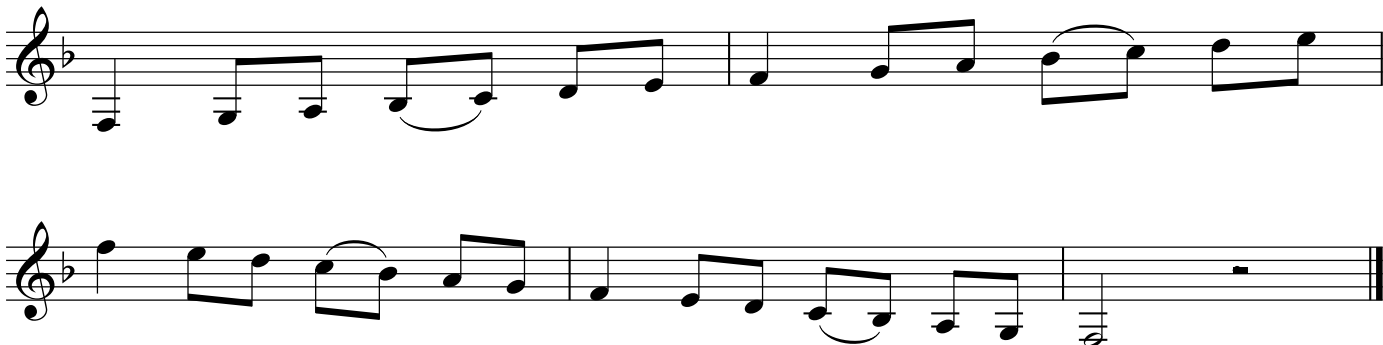

C Major Scale (Concert F) ♩ = 96 (10 points)

F Major Scale (Concert Bb) ♩ = 96 (10 points)

Bb Major Scale (Concert Eb) ♩ = 96 (10 points)

Eb Major Scale (Concert Ab) ♩ = 96 (10 points)

G Major Scale (Concert C) ♩ = 96 (10 points)

Musical notation for the G Major Scale (Concert C) in treble clef. The key signature has one sharp (F#). The scale is written in two lines, each containing two measures. The first line starts on G4 and ends on G5. The second line starts on G5 and ends on G4. The notation includes slurs and ties to indicate phrasing and breath marks.

D Major Scale (Concert G) ♩ = 96 (10 points)

Musical notation for the D Major Scale (Concert G) in treble clef. The key signature has two sharps (F# and C#). The scale is written in one line containing two measures. The notation includes slurs and ties to indicate phrasing and breath marks.

A Major Scale (Concert D) ♩ = 96 (10 points)

Musical notation for the A Major Scale (Concert D) in treble clef. The key signature has three sharps (F#, C#, and G#). The scale is written in one line containing two measures. The notation includes slurs and ties to indicate phrasing and breath marks.